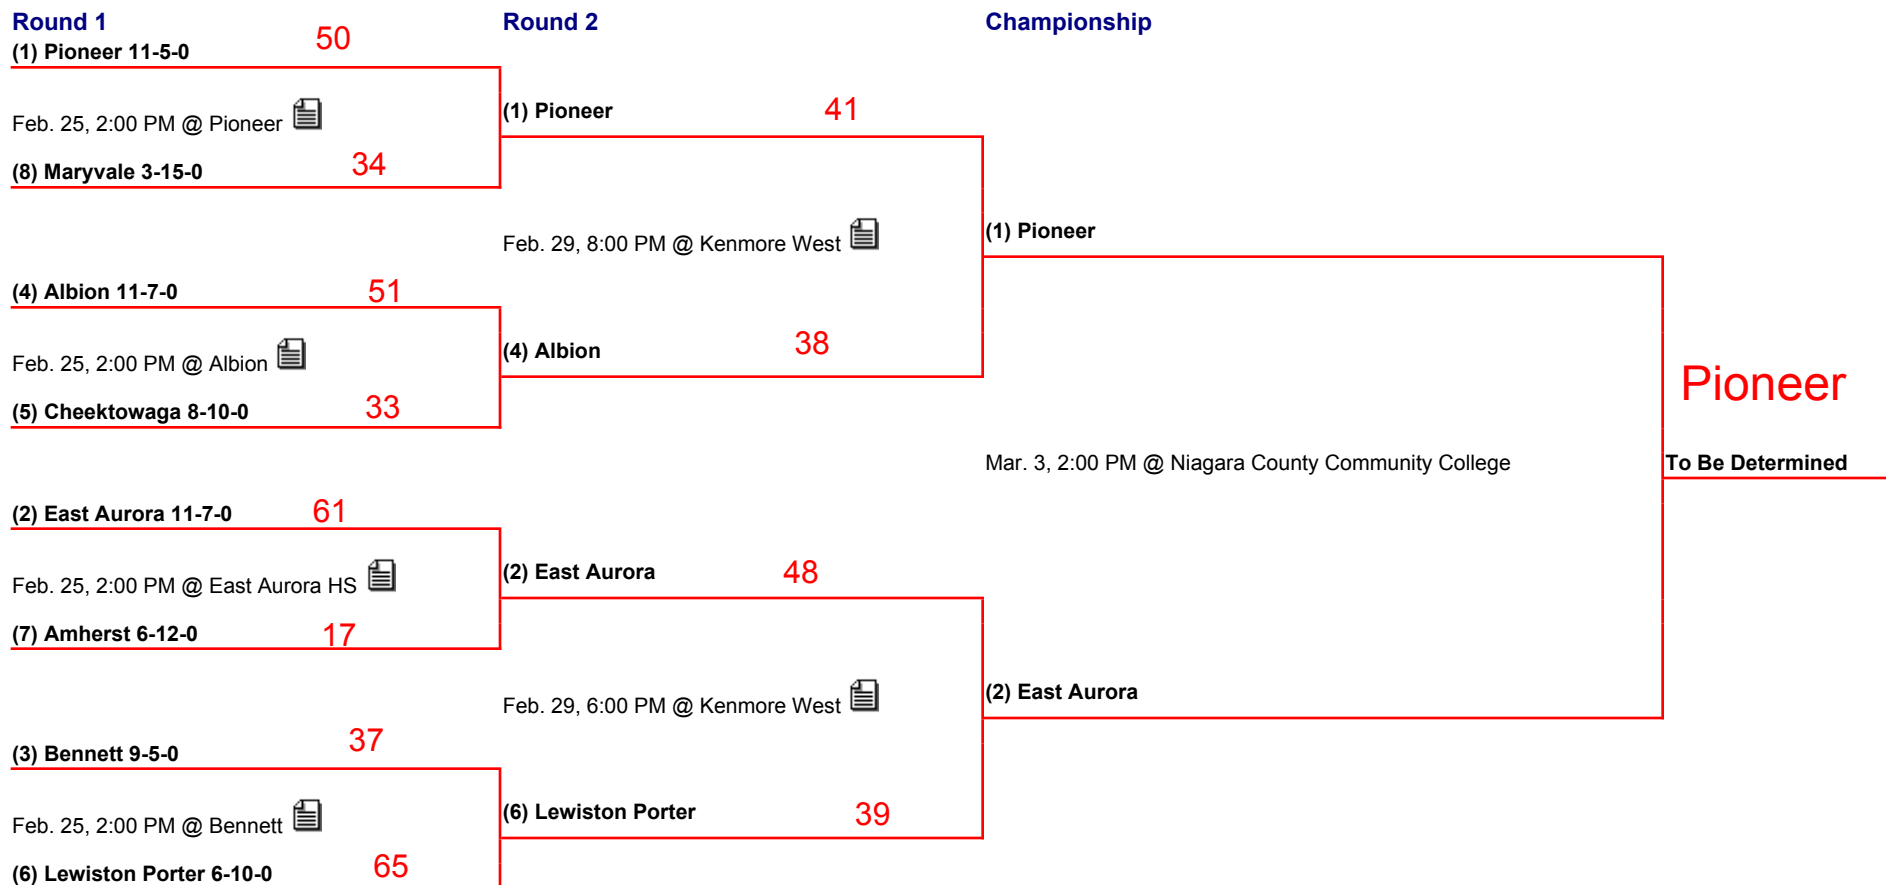

2012 Section 6 Girls Varsity Basketball Class AA Sectional Bracket

2012 Section 6 Girls Varsity Basketball Class A1 Sectional Bracket

2012 Section 6 Girls Varsity Basketball Class A2 Sectional Bracket

A1 Grand Island = A Champ
vs.

A2 Pioneer no score reported

Grand Island 54
vs. Rochester East 59

2012 Section 6 Girls Varsity Basketball Class B1 Sectional Bracket

Round 1

Round 2

Round 3

Championship

(8) Dunkirk 6-12-0 54
Feb. 21, 7:00 PM @ Silver Creek Central School
 (9) Newfane 6-12-0 28