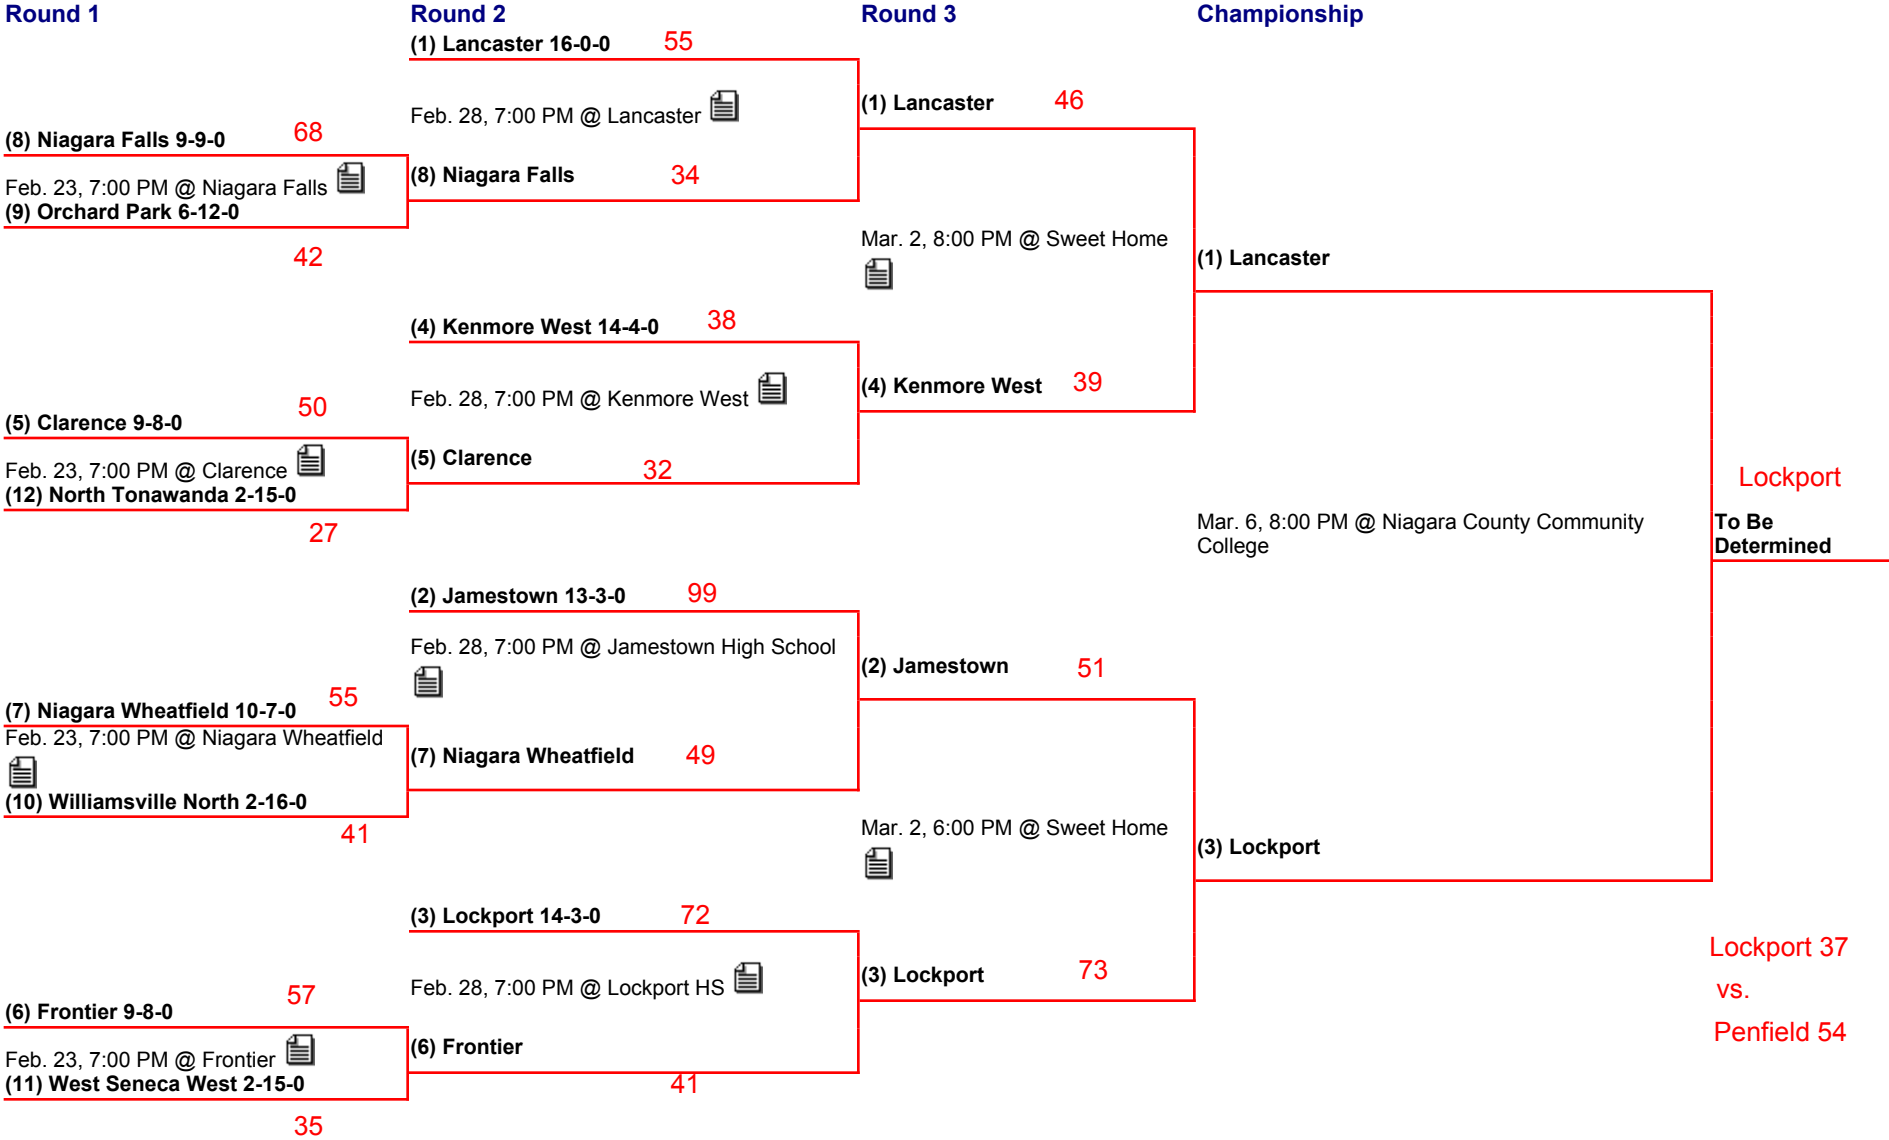

2012 Section 6 Girls Varsity Basketball Class AA Sectional Bracket

2012 Section 6 Girls Varsity Basketball Class A1 Sectional Bracket

2012 Section 6 Girls Varsity Basketball Class A2 Sectional Bracket

A1 Grand Island = A Champ
vs.

A2 Pioneer no score reported

Grand Island 54
vs. Rochester East 59

2012 Section 6 Girls Varsity Basketball Class B1 Sectional Bracket

Round 1

Round 2

Round 3

Championship

(8) Dunkirk 6-12-0 54
Feb. 21, 7:00 PM @ Silver Creek Central School
 (9) Newfane 6-12-0 28