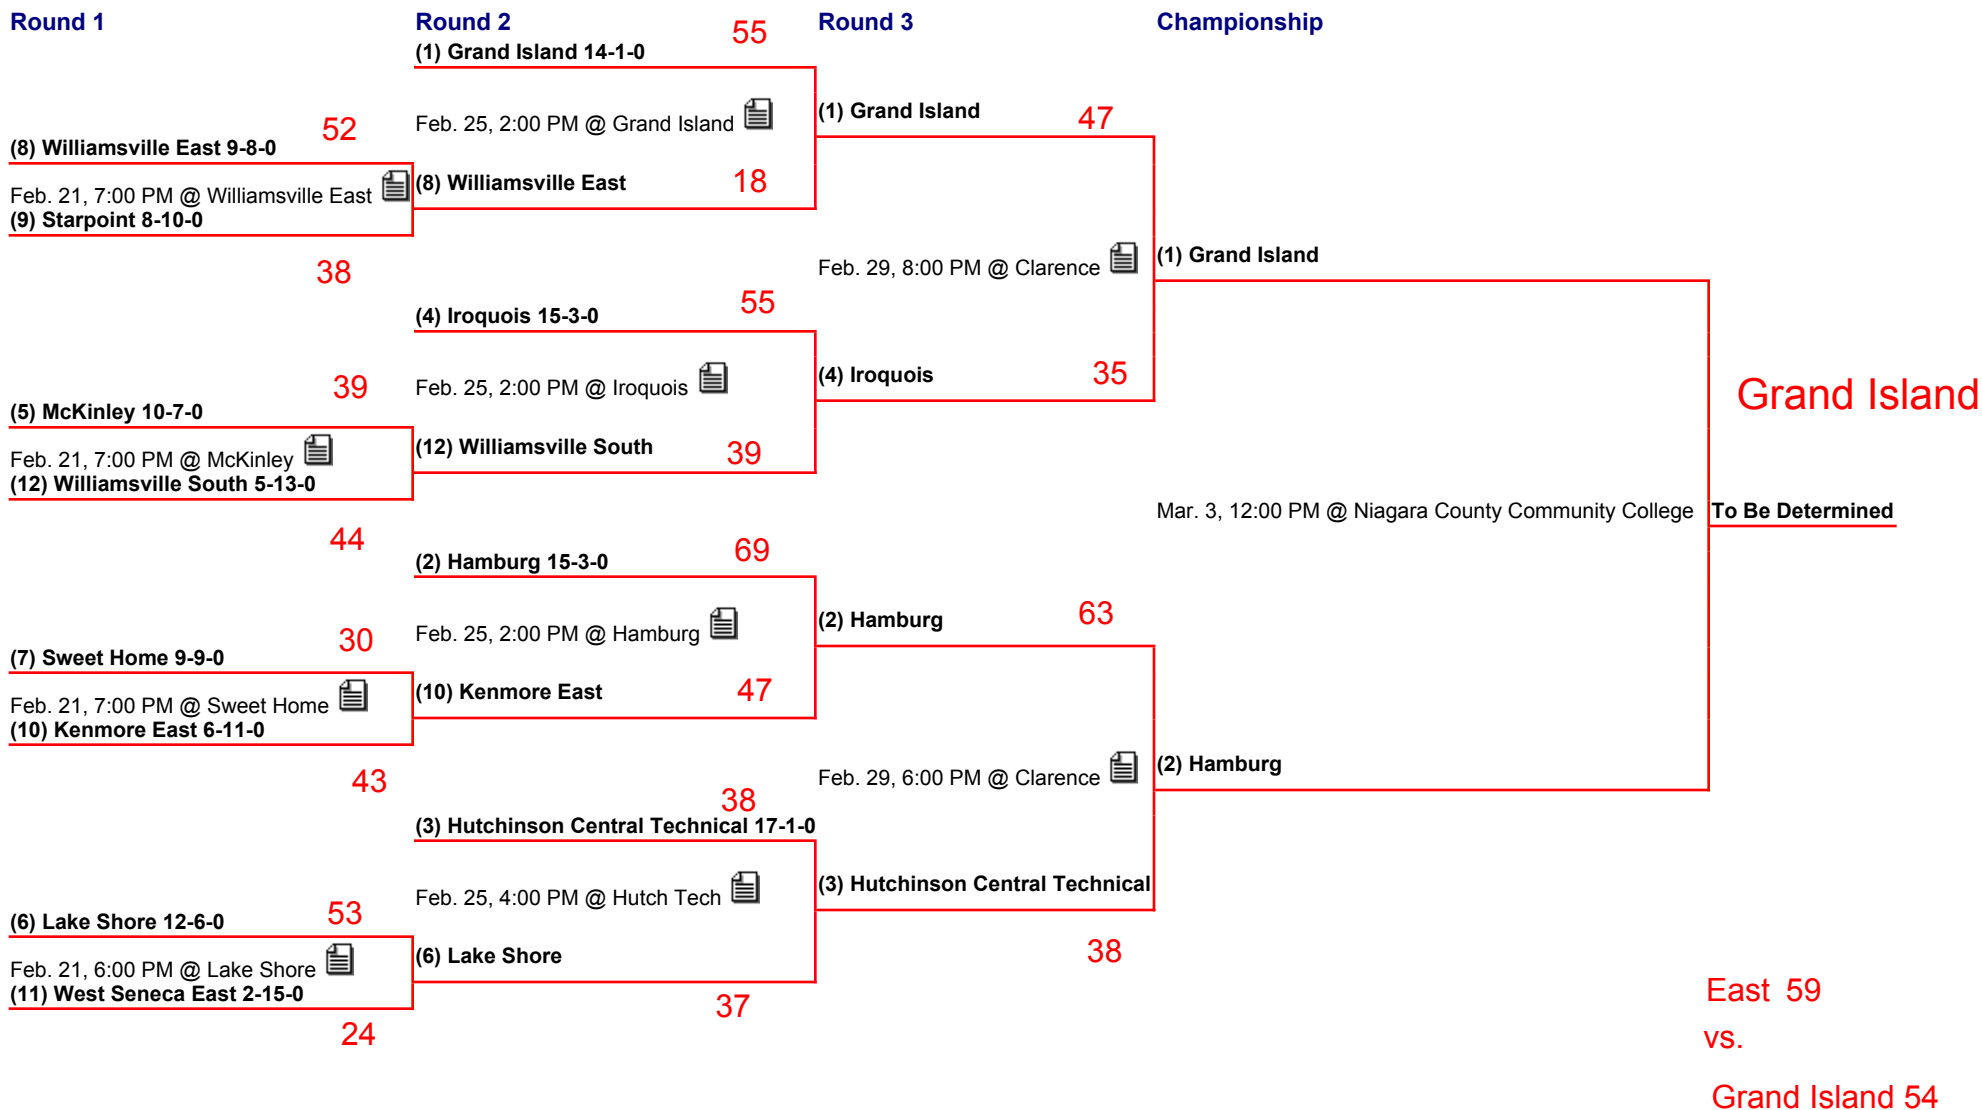

2012 Section 6 Girls Varsity Basketball Class AA Sectional Bracket

2012 Section 6 Girls Varsity Basketball Class A1 Sectional Bracket

2012 Section 6 Girls Varsity Basketball Class A2 Sectional Bracket

A1 Grand Island = A Champ
vs.

A2 Pioneer no score reported

Grand Island 54
vs. Rochester East 59

2012 Section 6 Girls Varsity Basketball Class B1 Sectional Bracket

Round 1

Round 2

Round 3

Championship

(8) Dunkirk 6-12-0 54
Feb. 21, 7:00 PM @ Silver Creek Central School
 (9) Newfane 6-12-0 28

(1) Buffalo East 10-5-0 29
Feb. 25, 2:00 PM @ City Honors
(8) Dunkirk 57

(8) Dunkirk 42
Feb. 29, 6:00 PM @ Sweet Home

(4) Eden 11-4-0 35
Feb. 25, 2:00 PM @ Eden
(5) Olean 10-7-0 45

(5) Olean 61

(7) Alden 10-7-0 26
Feb. 21, 7:00 PM @ Alden
(10) Depew 5-13-0